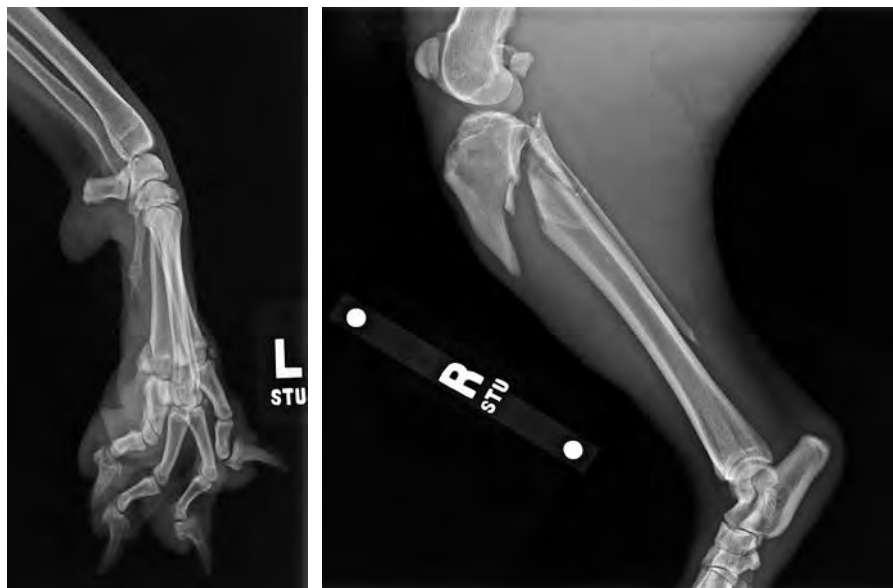

Technical Specifications

Category	Specifications	
	ULTRA 100	ULTRA 100HF
Output Power	5kW	4kW
Line Voltage	200~240VAC 50/60Hz, single phase	110 – 240VAC 50/60Hz single phase
Focal spot	1.8 mm	1.4 mm
Anode heat storage	28KJ	33KJ
kV range	40 ~ 110kV	40 ~ 110kV
mA range	25 ~ 100mA	20 ~ 100mA
mAs range	0.32 ~ 200mAs	0.32 ~ 100mAs
Collimator Type	Manual dual slit type	
Filtration	2.8 mm Al equivalent	2.77 mm Al equivalent
Size (mm)	396 x 295 x 204(H) mm	375 x 247 x 208(H) mm
Net weight	18 kg	14 kg

* Specifications are subject to change.