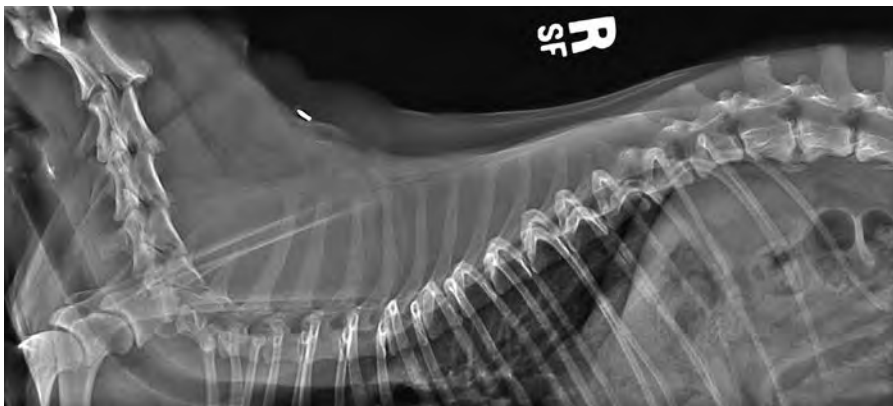

Technical Specifications

Category	Specifications	
	ULTRA 100	ULTRA 100HF
Output Power	5kW	4kW
Line Voltage	200~240VAC 50/60Hz, single phase	110 – 240VAC 50/60Hz single phase
Focal spot	1.8 mm	1.4 mm
Anode heat storage	28KJ	33KJ
kV range	40 ~ 110kV	40 ~ 110kV
mA range	25 ~ 100mA	20 ~ 100mA
mAs range	0.32 ~ 200mAs	0.32 ~ 100mAs
Collimator Type	Manual dual slit type	
Filtration	2.8 mm Al equivalent	2.77 mm Al equivalent
Size (mm)	396 x 295 x 204(H) mm	375 x 247 x 208(H) mm
Net weight	18 kg	14 kg

* Specifications are subject to change.