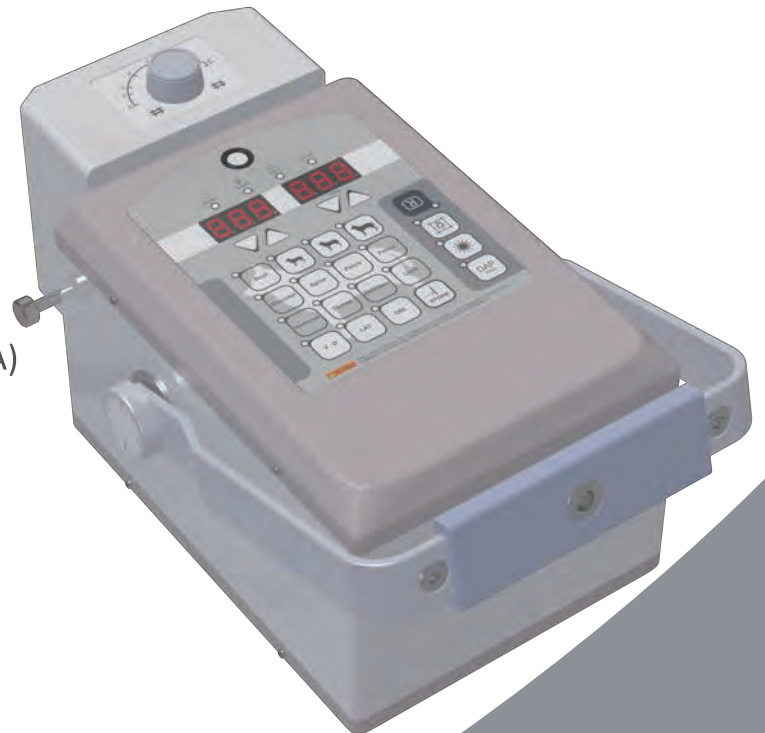

Portable Generators

ULTRA 100

- 5.0kW Powerful X-ray output (110kV / 100mA)
- **Auto SID measuring by Ultrasonic sensor**
- Easy access to DR solution
- Angle measuring by goniometer
- Reversible LED display
- Durable Hand-switch made of metal connector

ULTRA 100 HF

- 4.0kW Powerful X-ray output (110kV / 100mA)
- Light weight
- Reversible LED Display
- Easy access to DR Solution
- 110 - 240VAC Universal voltage

Trust Begins with
ECOVIEV

Technical Specifications

Category	Specifications	
	ULTRA 100	ULTRA 100HF
Output Power	5kW	4kW
Line Voltage	200~240VAC 50/60Hz, single phase	110 – 240VAC 50/60Hz single phase
Focal spot	1.8 mm	1.4 mm
Anode heat storage	28KJ	33KJ
kV range	40 ~ 110kV	40 ~ 110kV
mA range	25 ~ 100mA	20 ~ 100mA
mAs range	0.32 ~ 200mAs	0.32 ~ 100mAs
Collimator Type	Manual dual slit type	
Filtration	2.8 mm Al equivalent	2.77 mm Al equivalent
Size (mm)	396 x 295 x 204(H) mm	375 x 247 x 208(H) mm
Net weight	18 kg	14 kg

* Specifications are subject to change.

Standard Accessory

Aluminum Carrying Case